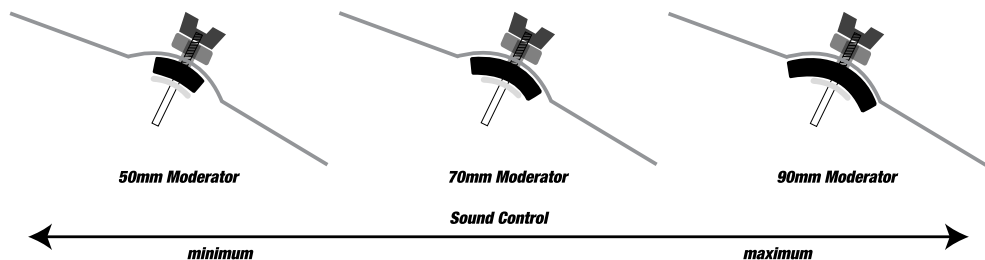

Cympad

**Optimize your cymbal sound.
Customize your cymbal sound.**

Available in a choice of popular models—and recommended for any drumming style or situation—CYMPADS are an affordable, easy to use accessory for enhancing and controlling the sound and performance of virtually all cymbal sizes, types and brands.

• CYMPAD's premium-grade, cellular foam is consistent in size, thickness and density—allowing CYMPADS to provide more natural, more reliable cymbal support.

• CYMPADS not only improve cymbal sound and suspension, they isolate the cymbals from stands and mounting hardware to reduce transmission of vibration and noise.

• Soft and flexible but strong and durable, CYMPADS provide a smoother, more comfortable feel on Rides, Crashes, Hi-Hats and Effects.

• CYMPADS are used and endorsed by many of today's top professionals.

CYMPAD Moderator cymbal washers reduce cymbal volume and unwanted overtones, moderate sustain and increase articulation to let drummers “customize” their cymbal sound. Available in a choice of six sizes, Moderators offer a variety of options for incremental tone control. They can be used to ‘dry out’ a ride cymbal in a live application, reduce the volume and decay of a crash in a lesson or practice session and add focus and definition to an entire cymbal set in the recording studio.